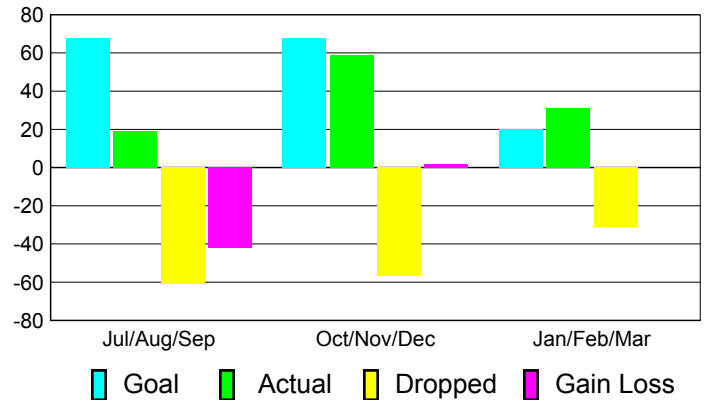

Membership Results 2010-2011

Goal, New, Dropped, Gain/Loss

Comparison of Membership Gain/Loss

Current Year Compared to the Previous Year