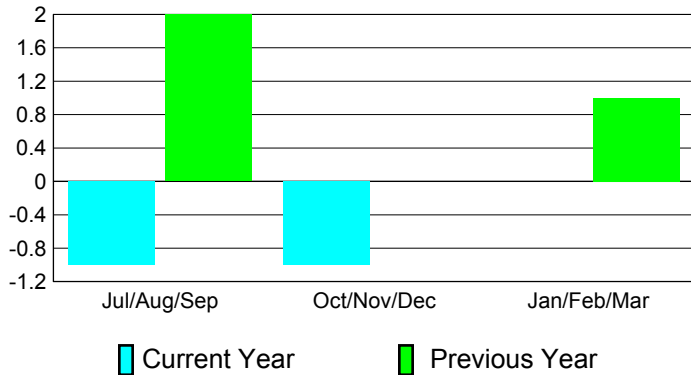

2010-2011 GMT Reports for District (or Undistricted) **District 26 M5**

GMT: **JOHN 'JACK' R FERGUSON**

Location: **MISSOURI**

GMT CA: **1**

CLUBS

**Club Results
2010-2011**

**Clubs
2009-2010**

Month	New Club Goal	Actual New Clubs	Actual Dropped Clubs	Gain/Loss of Clubs	Gain/Loss of Clubs
Jul/Aug/Sep	2	0	-1	-1	2
Oct/Nov/Dec	2	1	-2	-1	0
Jan/Feb/Mar	0	0	0	0	1
Totals	4	1	-3	-2	3

Club Results 2010-2011

Goal, New, Dropped, Gain/Loss

Comparison of Club Gain/Loss

Current Year Compared to the Previous Year

YTD Status Quo Clubs 2010-2011

Status Quo Clubs Compared to Status Quo Members

MEMBERSHIP