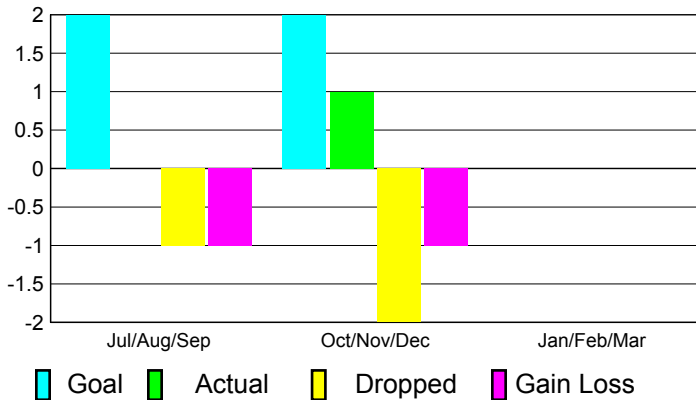

2010-2011 GMT Reports for District (or Undistricted) **District 26 M5**

GMT: **JOHN 'JACK' R FERGUSON**

Location: **MISSOURI**

GMT CA: **1**

CLUBS

**Club Results
2010-2011**

**Clubs
2009-2010**

Month	New Club Goal	Actual New Clubs	Actual Dropped Clubs	Gain/Loss of Clubs	Gain/Loss of Clubs
Jul/Aug/Sep	2	0	-1	-1	2
Oct/Nov/Dec	2	1	-2	-1	0
Jan/Feb/Mar	0	0	0	0	1
Totals	4	1	-3	-2	3

Club Results 2010-2011

Goal, New, Dropped, Gain/Loss

Comparison of Club Gain/Loss

Current Year Compared to the Previous Year

YTD Status Quo Clubs 2010-2011

Status Quo Clubs Compared to Status Quo Members

MEMBERSHIP